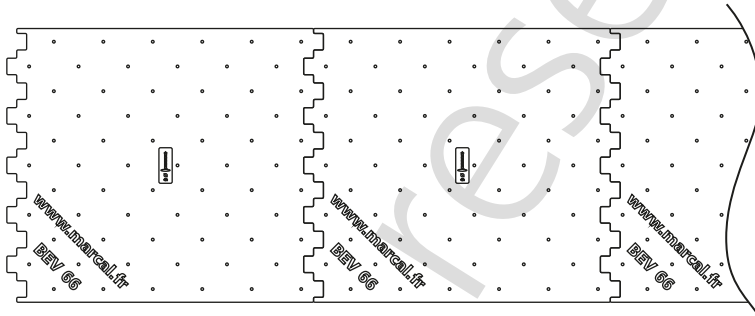

drilled and positioning template

template for 66 buttons

detectable
warning surface
installation template
66 plots
(148 buttons / LM)

installation

cedo

cedo A

podotone

podotone bouton in 25
podotone bouton out 25