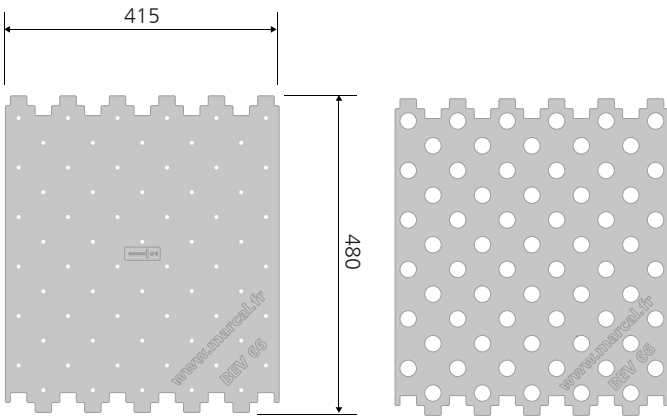

drilled and positioning template

template for 66 buttons

detectable
warning surface
installation template
66 plots
(148 buttons / LM)

installation

cedo

cedo A

podotone

podotone bouton in 25
podotone bouton out 25