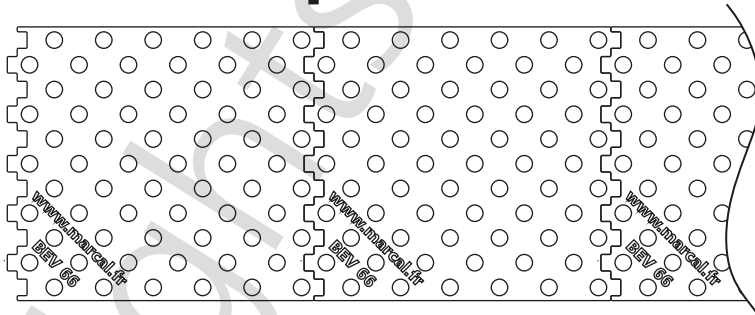

drilled and positioning template

template for 66 buttons

detectable
warning surface
installation template
66 plots
(148 buttons / LM)

installation

cedo

cedo A

podotone

podotone bouton in 25
podotone bouton out 25

final disposition