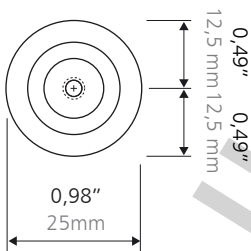

instructions

fastening

- chemical sealing.
- joining without drilling.

installation by drilling in option
tige M4 16mm / 30mm on request

mirror polished brass

technical
data sheet
cedo A LP
0,98x098"
25x25 mm

sizes

top elevation

side elevation

bottom view

finish

standards

mirror polished brass