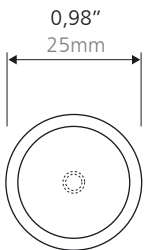

instructions

fastening

- chemical sealing.
- joining without drilling.

installation by drilling in option
tige M4 16mm / 30mm on request

mirror polished brass

technical
data sheet
cedo A LP
0,98x098"
25x25 mm

sizes

top elevation

side elevation

bottom view

finish

standards

mirror polished brass