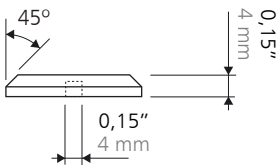

instructions

fastening

- chemical sealing.
- joining without drilling.

installation by drilling in option
tige M4 16mm / 30mm on request

mirror polished brass

technical
data sheet
cedo A LP
0,98x098"
25x25 mm

sizes

top elevation

side elevation

bottom view

finish

standards

mirror polished brass