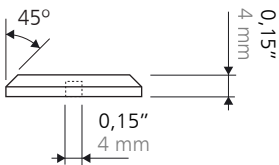

instructions

fastening

- chemical sealing.
- joining without drilling.

installation by drilling in option
tige M4 16mm / 30mm on request

natural anodized
micro-sand blasted aluminum

technical
data sheet

cedo A MA

0,98x098"
25x25 mm

sizes

top elevation

side elevation

bottom view

finish

standards

natural anodized micro-sand blasted aluminum.