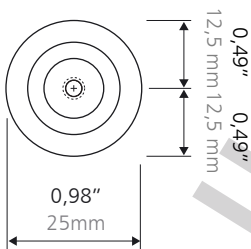

instructions

fastening

- chemical sealing.
- joining without drilling.

installation by drilling in option
tige M4 16mm / 30mm on request

natural anodized
micro-sand blasted aluminum

technical
data sheet

cedo A MA

0,98x098"
25x25 mm

sizes

top elevation

side elevation

bottom view

finish

standards

natural anodized micro-sand blasted aluminum.