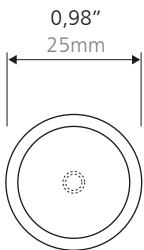

instructions

fastening

- chemical sealing.
- joining without drilling.

installation by drilling in option
tige M4 16mm / 30mm on request

natural anodized
micro-sand blasted aluminum

technical
data sheet

cedo A MA

0,98x098"
25x25 mm

sizes

top elevation

side elevation

bottom view

finish

standards

natural anodized micro-sand blasted aluminum.