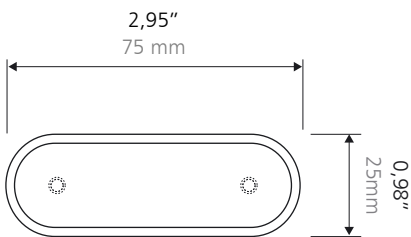

instructions

fastening

- chemical sealing.
- joining without drilling.

installation by drilling in option
tige M4 16mm / 30mm on request

mirror polished brass

technical
data sheet
cedo B LP
2,95x0,98"
75x25 mm

sizes

top elevation

bottom view

finish

standards

mirror polished brass