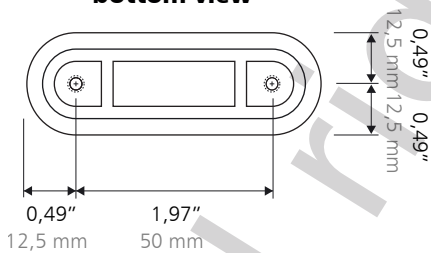

instructions

fastening

- chemical sealing.
- joining without drilling.

installation by drilling in option
tige M4 16mm / 30mm on request

mirror polished brass

technical
data sheet
cedo B LP
2,95x0,98"
75x25 mm

sizes

top elevation

bottom view

finish

standards

mirror polished brass