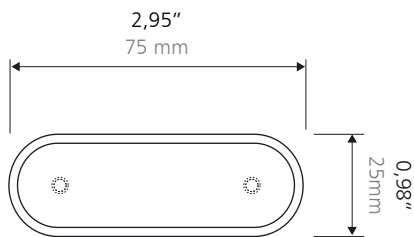

sizes

top elevation