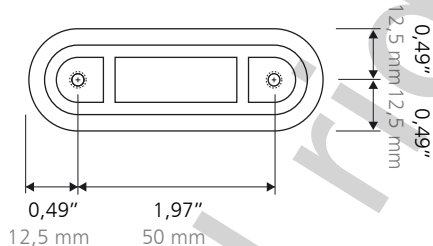

**instructions**

**fastening**

- chemical sealing.
- joining without drilling.

installation by drilling in option  
tige M4 16mm / 30mm on request

natural anodized  
micro-sand blasted aluminum

technical  
data sheet  
**cedo B MA**  
2,95x0,98"  
75x25 mm

**sizes**

**top elevation**

**bottom view**

**finish**

**standards**

natural anodized micro-sand blasted aluminum.