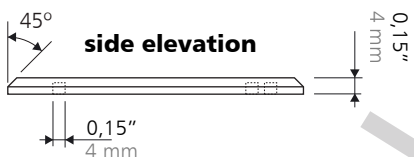

sizes

top elevation