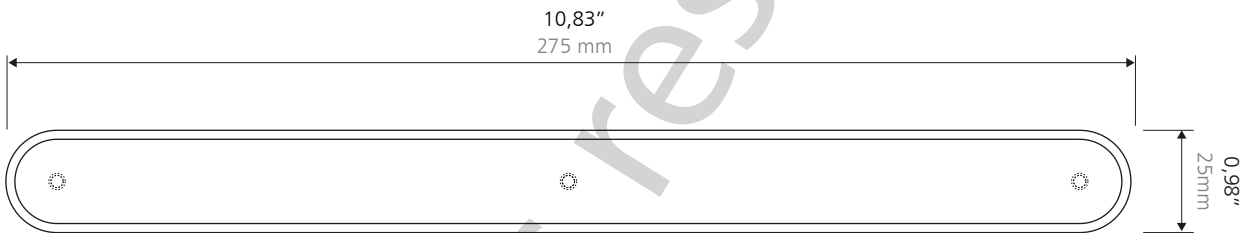

instructions

fastening

- chemical sealing.
- joining without drilling.

installation by drilling in option
tige M4 16mm / 30mm on request

mirror polished brass

technical
data sheet
cedo C LP
10,83 x 0,49"
275x25 mm

sizes

top elevation

side elevation

bottom view

finish

standards

mirror polished brass