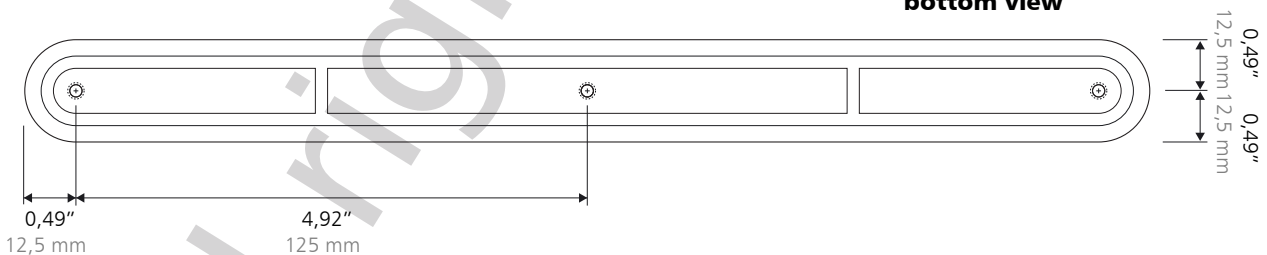

instructions

fastening

- chemical sealing.
- joining without drilling.

installation by drilling in option
tige M4 16mm / 30mm on request

mirror polished brass

technical
data sheet
cedo C LP
10,83 x 0,49"
275x25 mm

sizes

top elevation

side elevation

bottom view

finish

standards

mirror polished brass