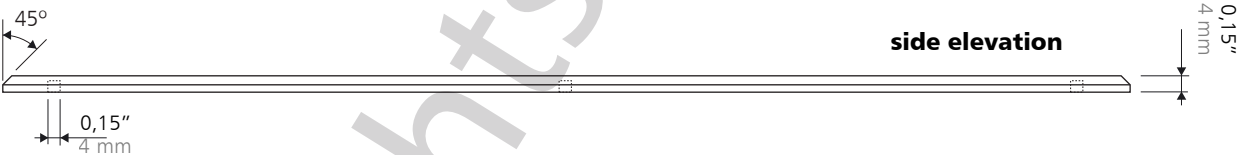

instructions

fastening

- chemical sealing.
- joining without drilling.

installation by drilling in option
tige M4 16mm / 30mm on request

natural anodized
micro-sand blasted aluminum

technical
data sheet

cedo C MA

10,83 x 0,49"
275x25 mm

sizes

top elevation

side elevation

bottom view

finish

standards

natural anodized micro-sand blasted aluminum.