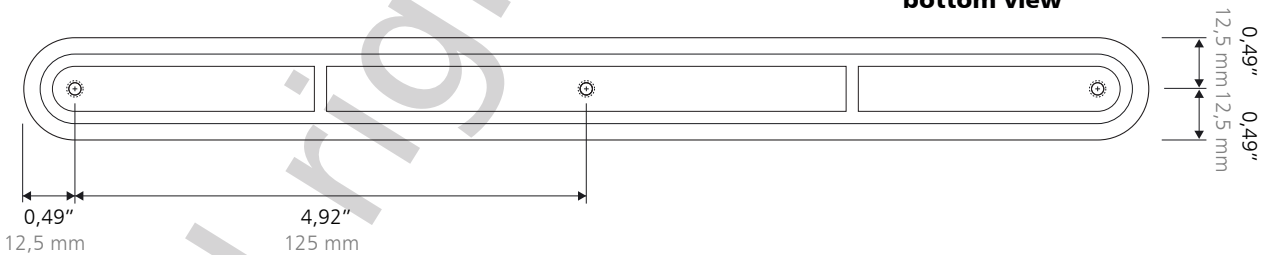

instructions

fastening

- chemical sealing.
- joining without drilling.

installation by drilling in option
tige M4 16mm / 30mm on request

natural anodized
micro-sand blasted aluminum

technical
data sheet

cedo C MA

10,83 x 0,49"
275x25 mm

sizes

top elevation

side elevation

bottom view

finish

standards

natural anodized micro-sand blasted aluminum.