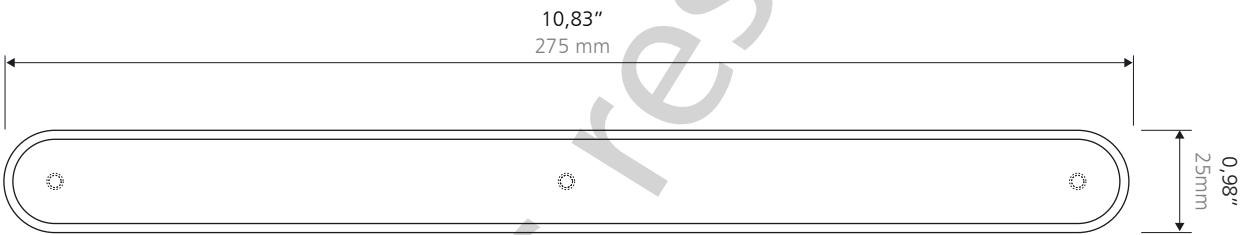

instructions

fastening

- chemical sealing.
- joining without drilling.

installation by drilling in option
tige M4 16mm / 30mm on request

natural anodized
micro-sand blasted aluminum

technical
data sheet

cedo C MA

10,83 x 0,49"
275x25 mm

sizes

top elevation

side elevation

bottom view

finish

standards

natural anodized micro-sand blasted aluminum.