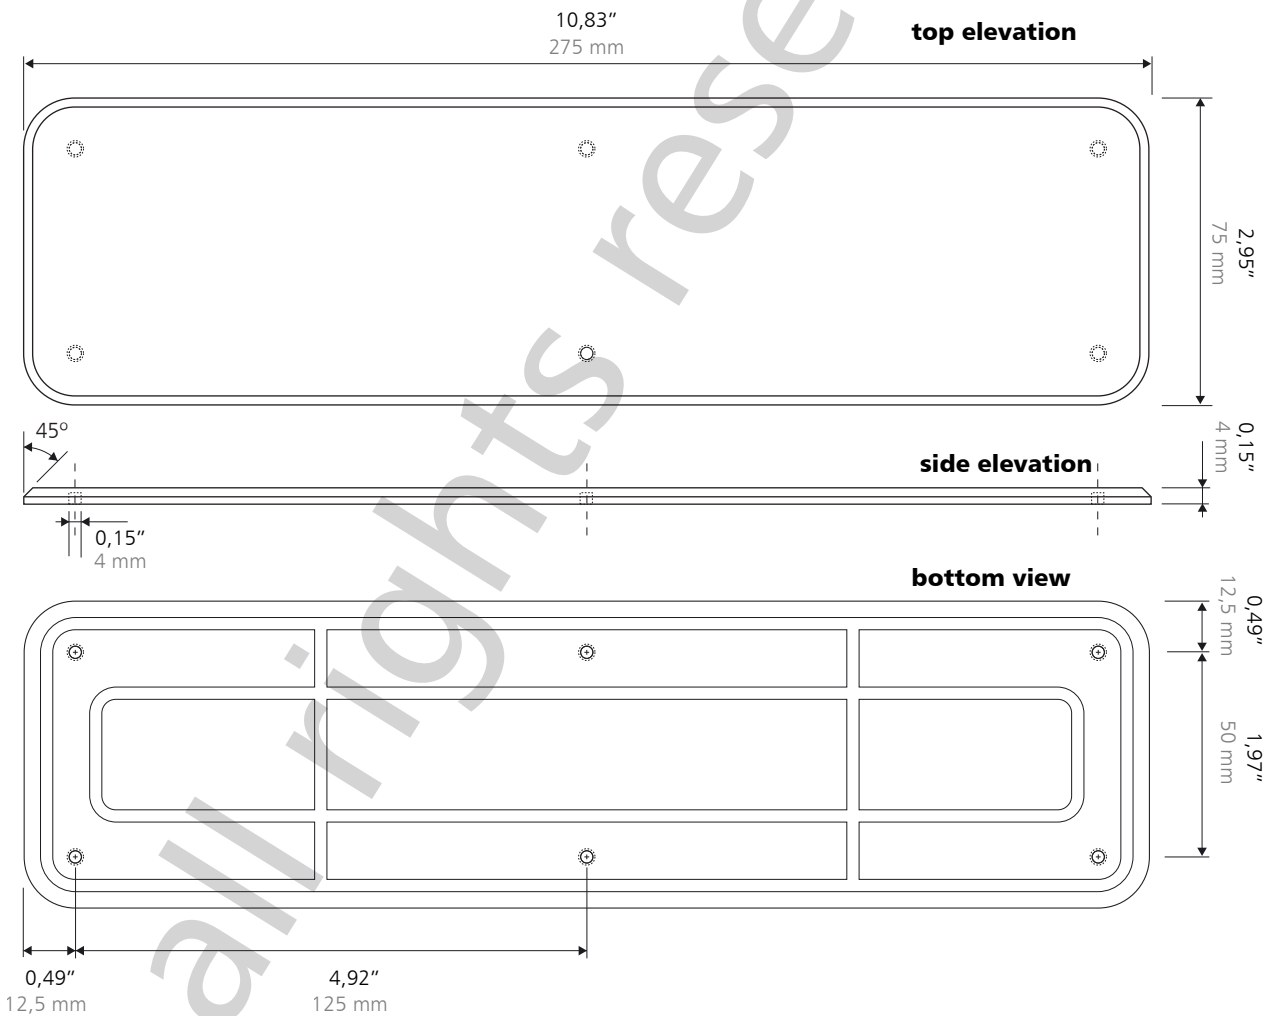

**instructions**

**fastening**

- chemical sealing.
- joining without drilling.

installation by drilling in option  
tige M4 16mm / 30mm on request

mirror polished brass

technical  
data sheet  
**cedo D LP**  
10,83 x 2,95"  
275x75 mm

**sizes**

**finish**

**standards**

mirror polished brass