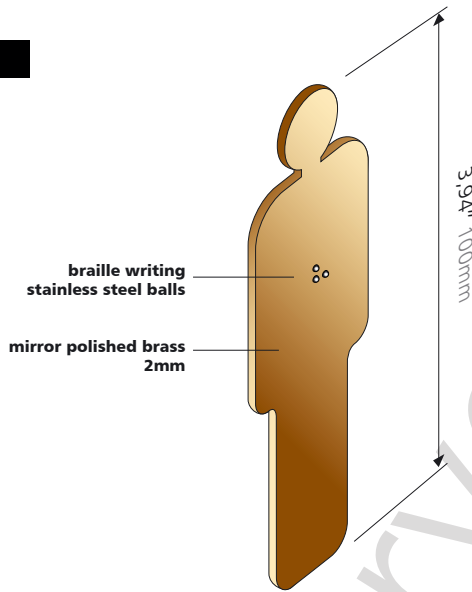

**instructions**

**fastening**

- chemical sealing.
- joining without drilling.

installation by drilling in option  
M4 holder welded

technical  
data sheet

**LIT100P LP**

h3,94xd0,08"  
h100xd2mm

**sizes**

**front view**

**front view**  
braille pictograms

**front view**  
complementary pictograms

**finish**

**standards**

mirror polished brass

braille / languages

technical  
data sheet

**LIT100P**

**braille**

h3,94xd0,08"  
h100xd2mm

LIT 100 PH

**fr**

⠠h

(homme)

**es**