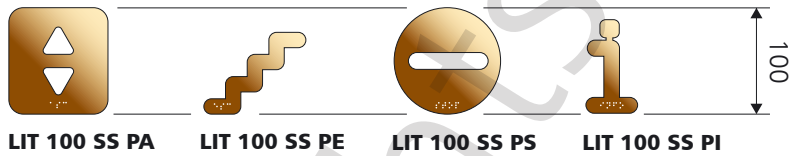

front view
complementary pictograms