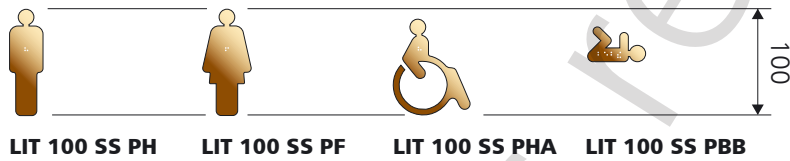

sizes

front view

front view
braille pictograms