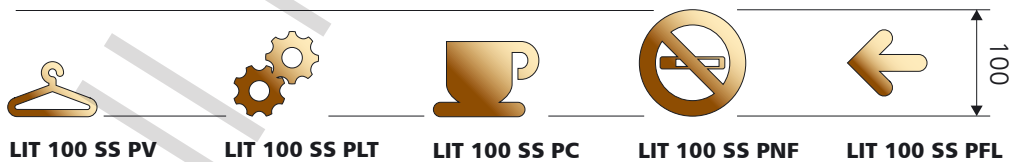

finish

standards

mirror polished brass