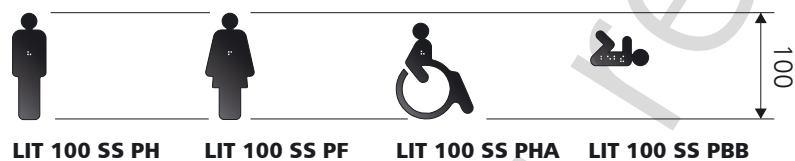

**instructions**

**fastening**

- chemical sealing.
- joining without drilling.

installation by drilling in option  
M4 holder welded

technical  
data sheet

**LIT100P RN**

h3,94xd0,08"  
h100xd2mm

**sizes**

**front view**

**front view**  
braille pictograms

**front view**  
complementary pictograms

**finish**

**standards**

texte black powder coated (RAL 9005)

braille / languages

technical  
data sheet

**LIT100P**  
**braille**  
h3,94xd0,08"  
h100xd2mm

LIT 100 PH

**fr**

⠠h

(homme)

**es**

⠠h

(hombre)