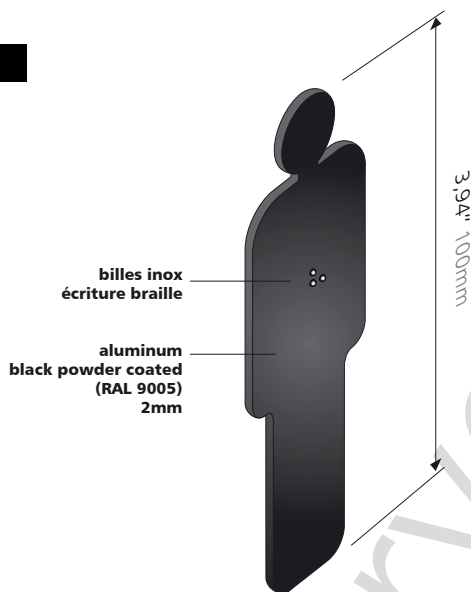

**instructions**

**fastening**

- chemical sealing.
- joining without drilling.

installation by drilling in option  
M4 holder welded

technical  
data sheet

**LIT100P RN**

h3,94xd0,08"  
h100xd2mm

**sizes**

**front view**

**front view**  
braille pictograms

**front view**  
complementary pictograms

**finish**

**standards**

texte black powder coated (RAL 9005)

braille / languages

technical  
data sheet

**LIT100P**  
**braille**  
h3,94xd0,08"  
h100xd2mm

LIT 100 PH

**fr**

⠠h

(homme)

**es**

⠠h

(hombre)