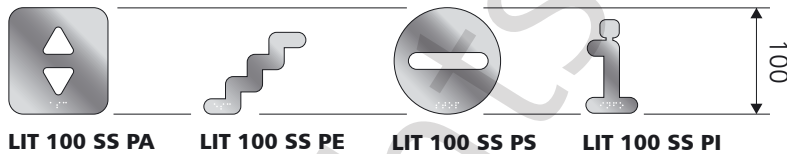

LIT 100 SS PH   LIT 100 SS PF   LIT 100 SS PHA   LIT 100 SS PBB

LIT 100 SS PA   LIT 100 SS PE   LIT 100 SS PS   LIT 100 SS PI

front view
braille pictograms