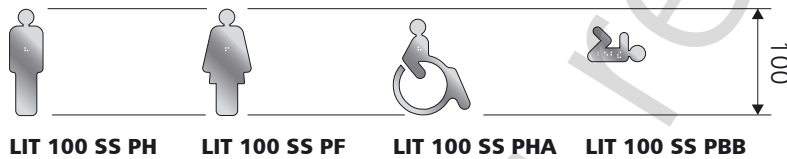

sizes

front view