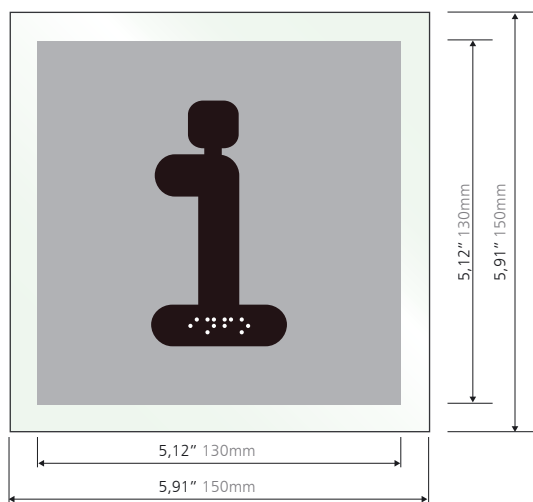

instructions

fastening

- chemical sealing.
- joining without drilling.

cleaning

alcoholfree household cleaning product with a soft piece of textile.

technical
data sheet
LIT150 V
5,91x5,91x0,12"
150x150x3mm

sizes

front view

side view

LIT 150 V H LIT 150 V F LIT 150 V HF LIT 150 V HA LIT 150 V HHA LIT 150 V FHA

LIT 150 V FBB LIT 150 V A LIT 150 V E LIT 150 V I LIT 150 V S LIT 150 V SLT

LIT 150 V DOU LIT 150 V LE LIT 150 V POU LIT 150 V VE LIT 150 V V LIT 150 V LT

LIT 150 V C LIT 150 V NF LIT 150 V FL

front view braille pictograms

front view complementary pictograms

finish

standards

ABS raised pictogram 1,1mm, over silver polymer film pasted over tempered glass with polished and chamfered edges 4 mm.