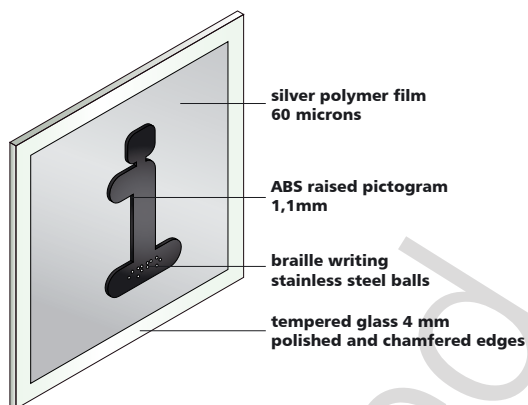

instructions

fastening

- chemical sealing.
- joining without drilling.

cleaning

alcoholfree household cleaning product with a soft piece of textile.

technical
data sheet
LIT150 V
5,91x5,91x0,12"
150x150x3mm

sizes

front view

side view

LIT 150 V H LIT 150 V F LIT 150 V HF LIT 150 V HA LIT 150 V HHA LIT 150 V FHA

LIT 150 V FBB LIT 150 V A LIT 150 V E LIT 150 V I LIT 150 V S LIT 150 V SLT

LIT 150 V DOU LIT 150 V LE LIT 150 V POU LIT 150 V VE LIT 150 V V LIT 150 V LT

LIT 150 V C LIT 150 V NF LIT 150 V FL

front view braille pictograms

front view complementary pictograms

finish

standards

ABS raised pictogram 1,1mm, over silver polymer film pasted over tempered glass with polished and chamfered edges 4 mm.