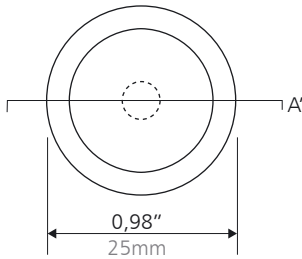

instructions

fastening

- chemical sealing.
- joining without drilling.

installation by drilling in option
screw M5 16mm / 30mm on request

stainless steel
316 L

technical
data sheet
**podotone
bouton in 25**
Ø 0,98"
Ø25mm

sizes

top elevation

side elevation

bottom view

finish

standards

stainless steel 316 L