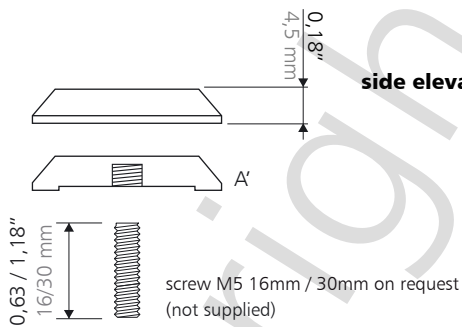

instructions

fastening

- chemical sealing.
- joining without drilling.

installation by drilling in option
screw M5 16mm / 30mm on request

stainless steel
316 L

technical
data sheet
**podotone
bouton in 25**
Ø 0,98"
Ø25mm

sizes

top elevation

side elevation

bottom view

finish

standards

stainless steel 316 L