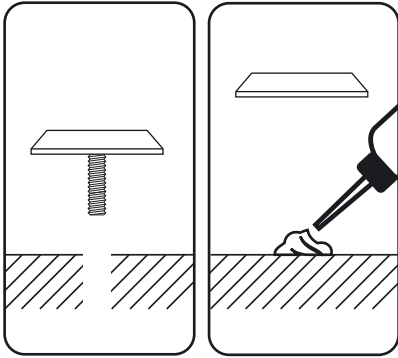

instructions

fastening

- chemical sealing.
- joining without drilling.

installation by drilling in option
screw M5 16mm / 30mm on request

stainless steel
316 L

technical
data sheet
**podotone
bouton in 25**
Ø 0,98"
Ø25mm

sizes

top elevation

side elevation

bottom view

finish

standards

stainless steel 316 L