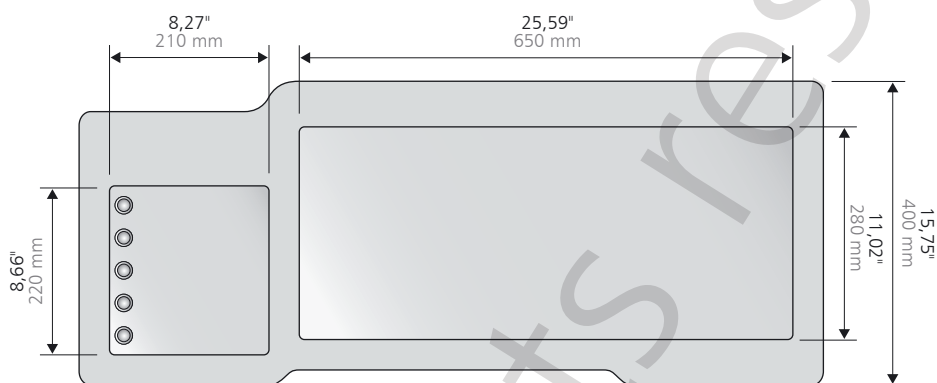

instructions

marking

raised writing and braille for structural texts on control panel.
(on request)

maps and texts are machined in natural anodized aluminum and embossed layers
(on request)

fastening

free-standing.
electrical connection is required for sound operation

cleaning

alcoholfree household cleaning product with a soft piece of textile.

technical data sheet vak table

w 38,59x h 35,43 x d 15,74"
w 980 x h 900 x d 400mm

sizes

finish

standards

natural anodized aluminum + powder coated RAL 9006