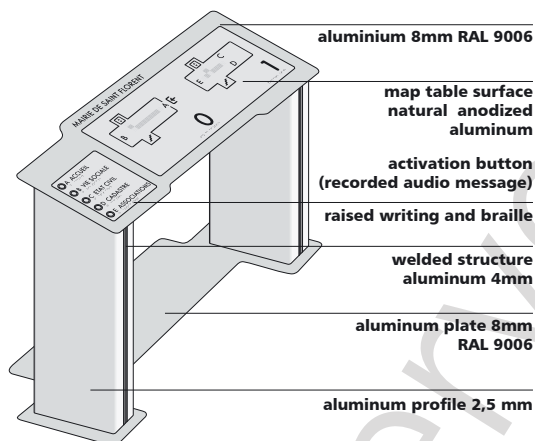

instructions

marking

raised writing and braille for structural texts on control panel.
(on request)

maps and texts are machined in natural anodized aluminum and embossed layers
(on request)

fastening

free-standing.
electrical connection is required for sound operation

cleaning

alcoholfree household cleaning product with a soft piece of textile.

technical data sheet vak table

w 38,59x h 35,43 x d 15,74"
w 980 x h 900 x d 400mm

sizes

finish

standards

natural anodized aluminum + powder coated RAL 9006